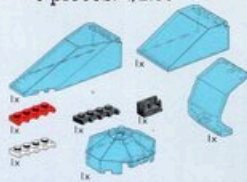

A. #5130
Windows & Seats
14 pieces. \$2.99

F. #5391 9V
Battery Box
\$4.99

Requires one 9V battery
(not included).

K. #5396 Transparent
Windows and Hinges
8 pieces. \$2.99

P. #6326 Town Folks 29 pieces. \$5.99 **CLUB**